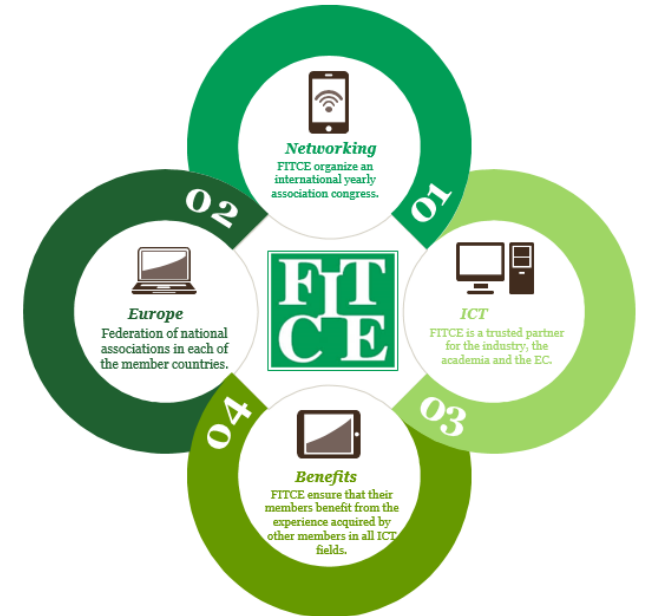

What it's FITCE?

***FITCE is the Forum
for European ICT &
Media Professionals***

What are its aims and values?

Developments

Keeping in touch with leading edge ICT developments.

Experience

Ensuring that our members benefit from the experience acquired by other members in all ICT fields.

Business

Building strong cultural and business ties between European ICT professionals.

Careers

Ensuring that Young Professionals are able to use FITCE as a valued resource in their career development.

www.fitce.eu

***The Forum for
European ICT &
Media
Professionals***

01 *Leaders*

Key note speakers will tell you the important developments in the industry from the business leadership perspective

02 *Experience*

You will hear first hand what researchers in your field have to say about the latest developments in our industries, opening your eyes to new opportunities and placing new ideas in an industry context.

03 *Business*

Make contact with other players in our industry, who like you are trying to create a better communications world and are experiencing similar challenges.

FITCE and Young Professionals

Dynamic organization
Training
ICT developments
Networking platform
Innovate and strategic initiatives
Keeping in touch with leading edge ICT developments
More than 10 countries and more than 10k members
Always wants to strike for the best outcome for our members
Annual Congress MADRID 2017!